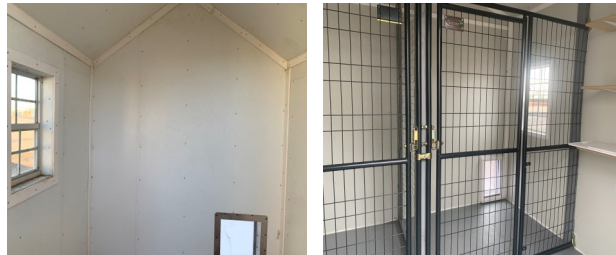

Custom Dog Kennels Available